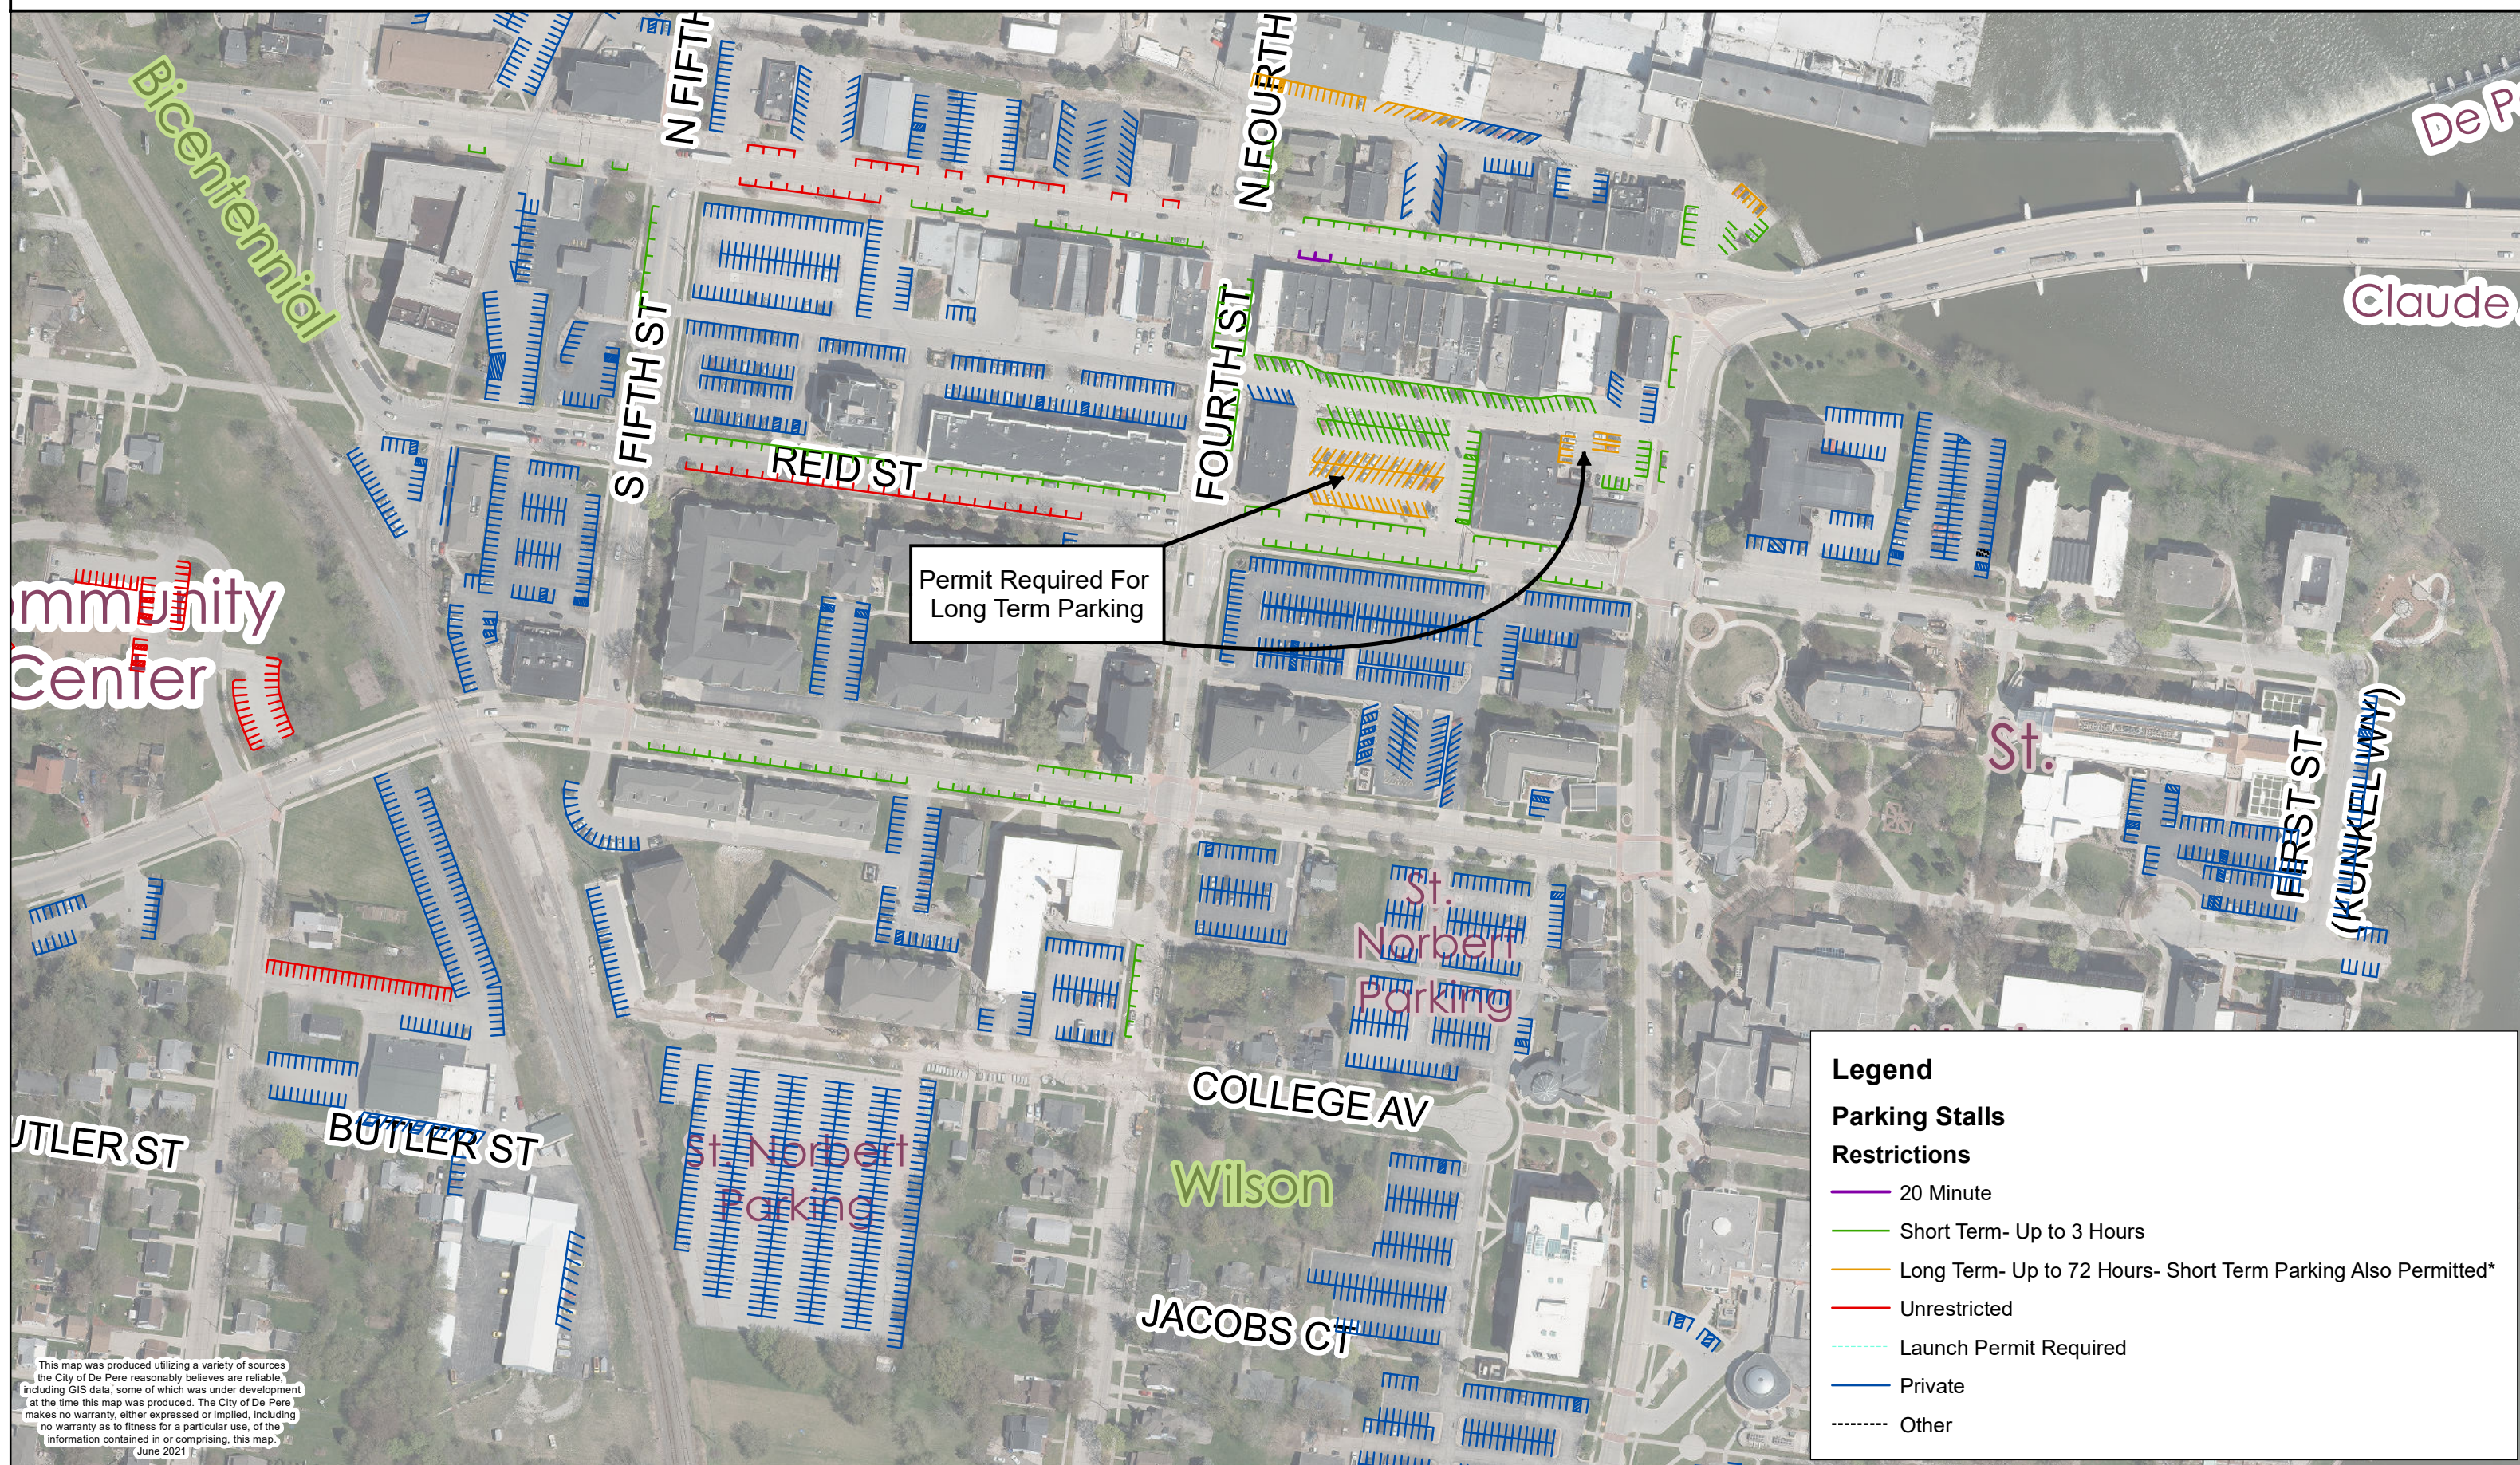

Official De Pere Parking Map Downtown- West

Permit Required For Long Term Parking

Legend

Parking Stalls

Restrictions

- 20 Minute
- Short Term- Up to 3 Hours
- Long Term- Up to 72 Hours- Short Term Parking Also Permitted*
- Unrestricted
- Launch Permit Required
- Private
- - - - - Other

This map was produced utilizing a variety of sources the City of De Pere reasonably believes are reliable including GIS data, some of which was under development at the time this map was produced. The City of De Pere makes no warranty, either expressed or implied, including no warranty as to fitness for a particular use, of the information contained in or comprising, this map. June 2021