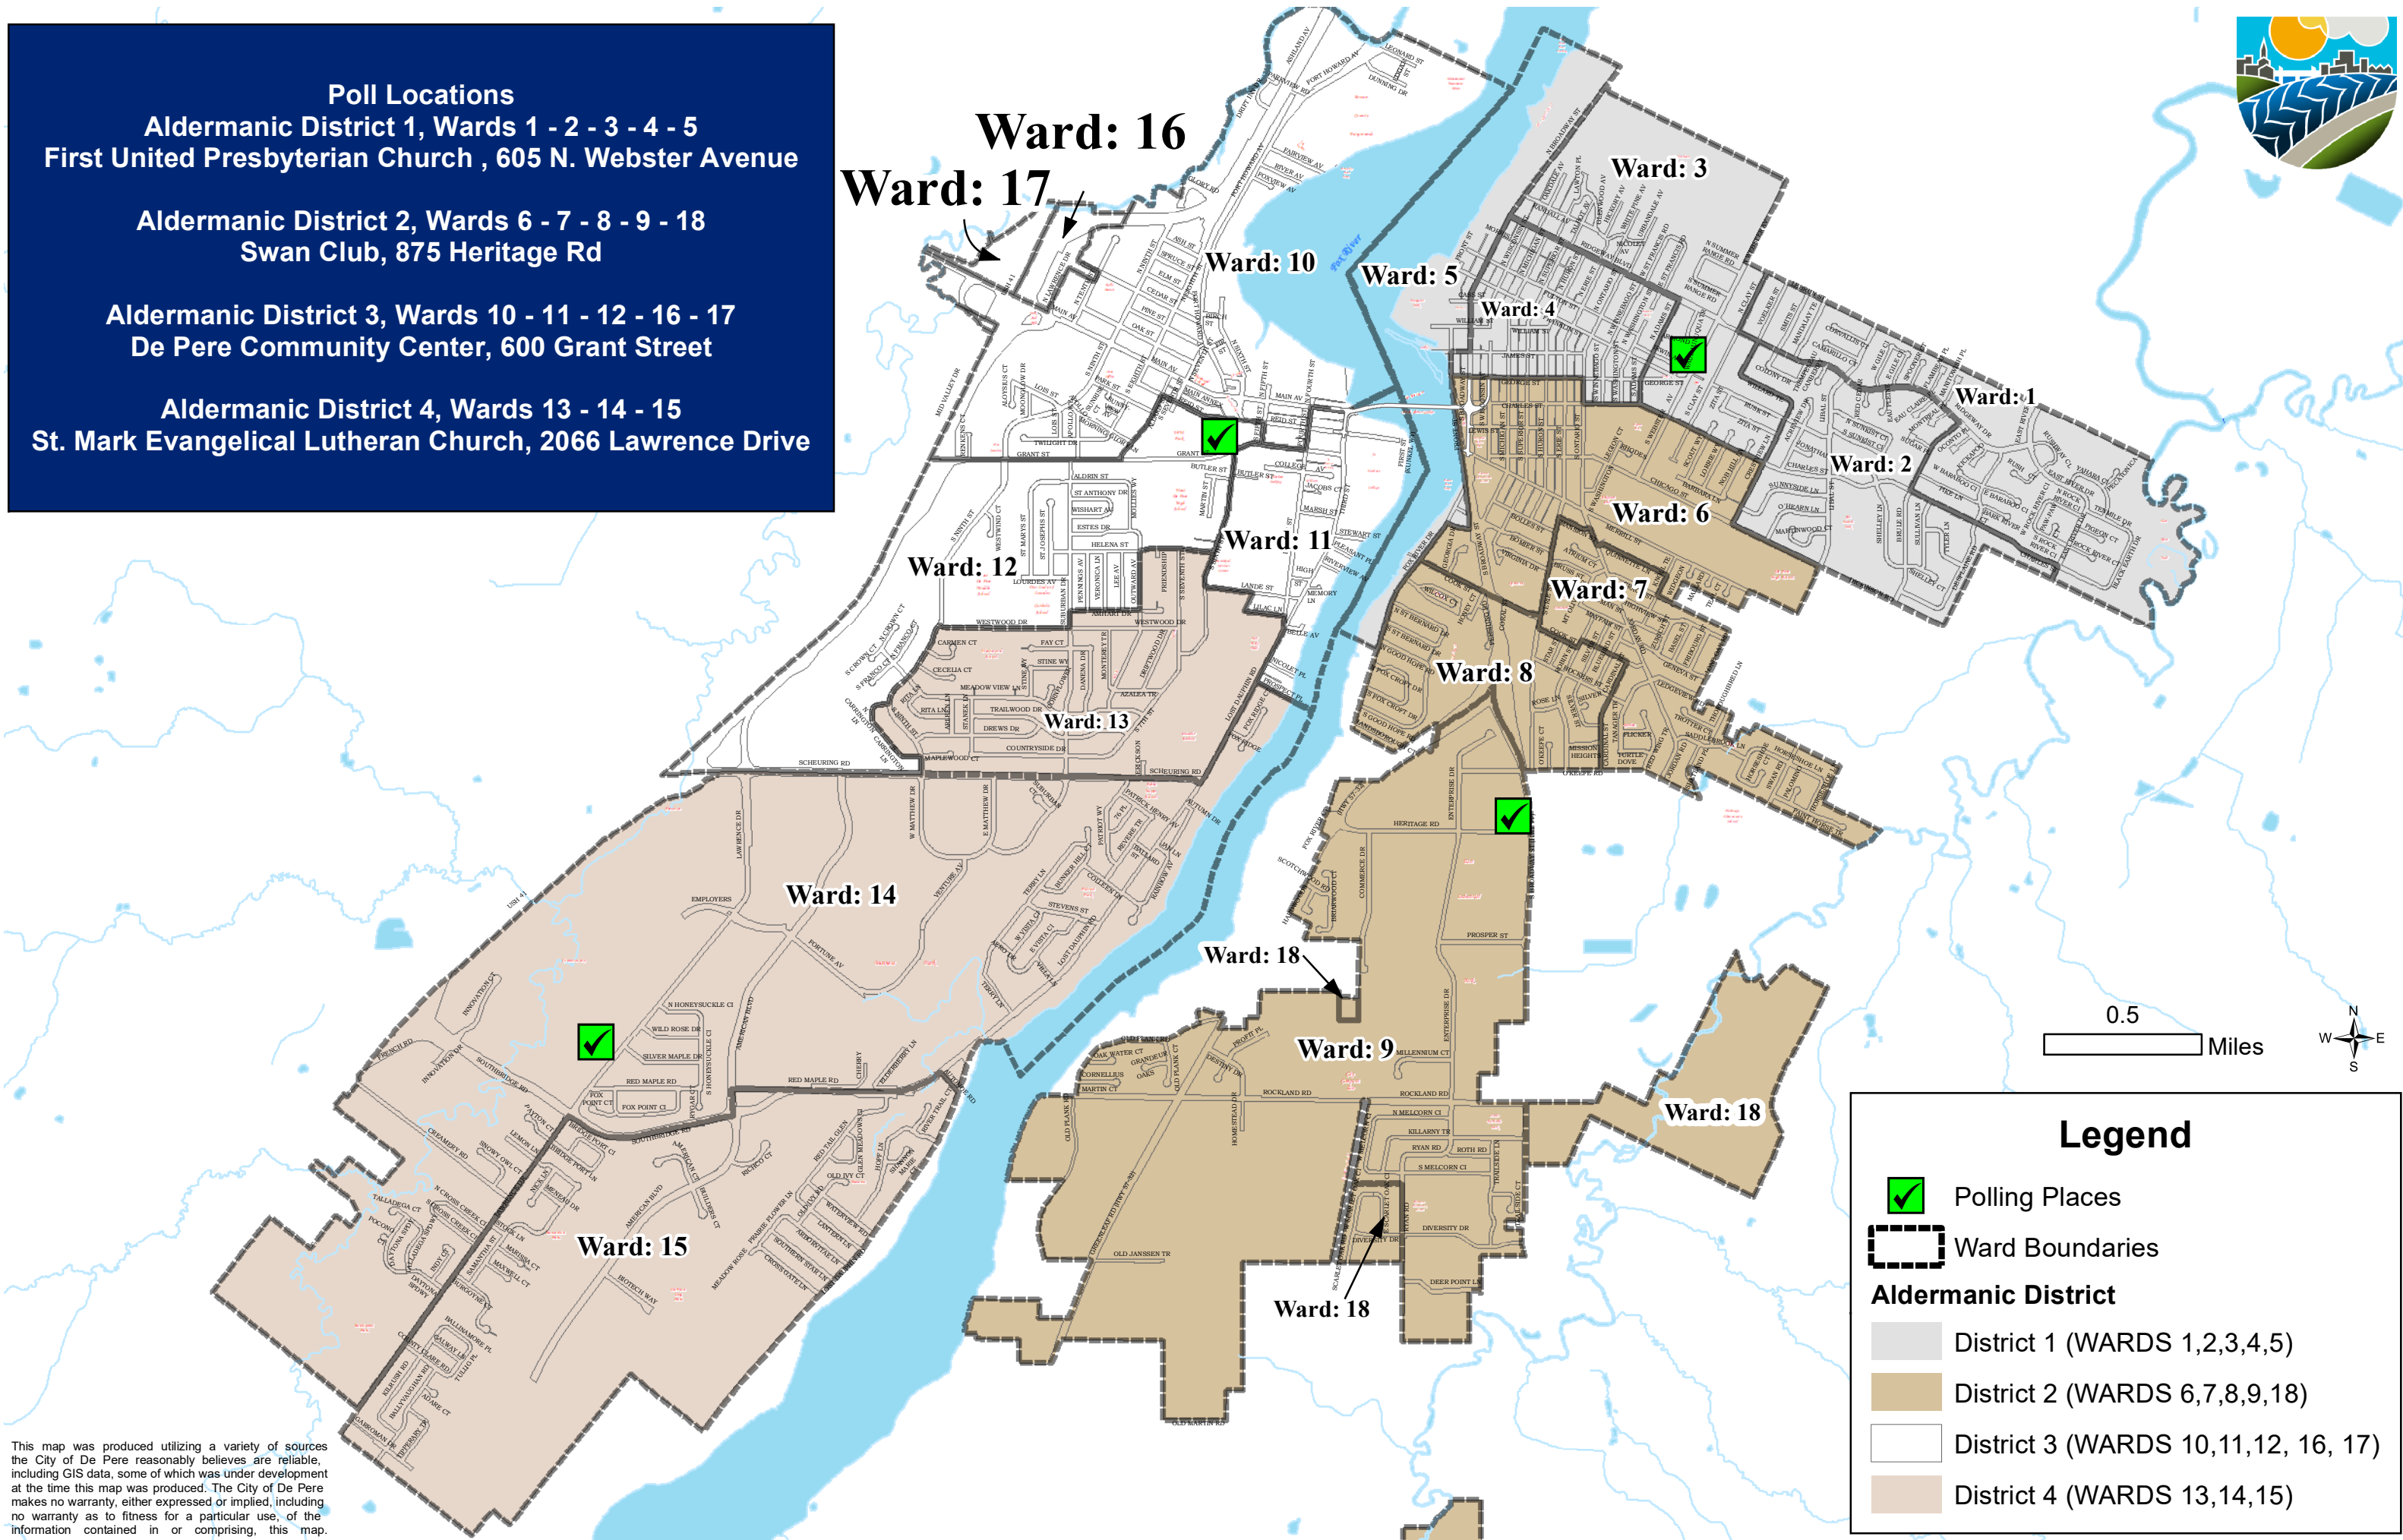

Poll Locations
Aldermanic District 1, Wards 1 - 2 - 3 - 4 - 5
First United Presbyterian Church , 605 N. Webster Avenue

Aldermanic District 2, Wards 6 - 7 - 8 - 9 - 18
Swan Club, 875 Heritage Rd

Aldermanic District 3, Wards 10 - 11 - 12 - 16 - 17
De Pere Community Center, 600 Grant Street

Aldermanic District 4, Wards 13 - 14 - 15
St. Mark Evangelical Lutheran Church, 2066 Lawrence Drive

Legend

-  Polling Places
-  Ward Boundaries

Aldermanic District

-  District 1 (WARDS 1,2,3,4,5)
-  District 2 (WARDS 6,7,8,9,18)
-  District 3 (WARDS 10,11,12, 16, 17)
-  District 4 (WARDS 13,14,15)

This map was produced utilizing a variety of sources the City of De Pere reasonably believes are reliable, including GIS data, some of which was under development at the time this map was produced. The City of De Pere makes no warranty, either expressed or implied, including no warranty as to fitness for a particular use, of the information contained in or comprising, this map.