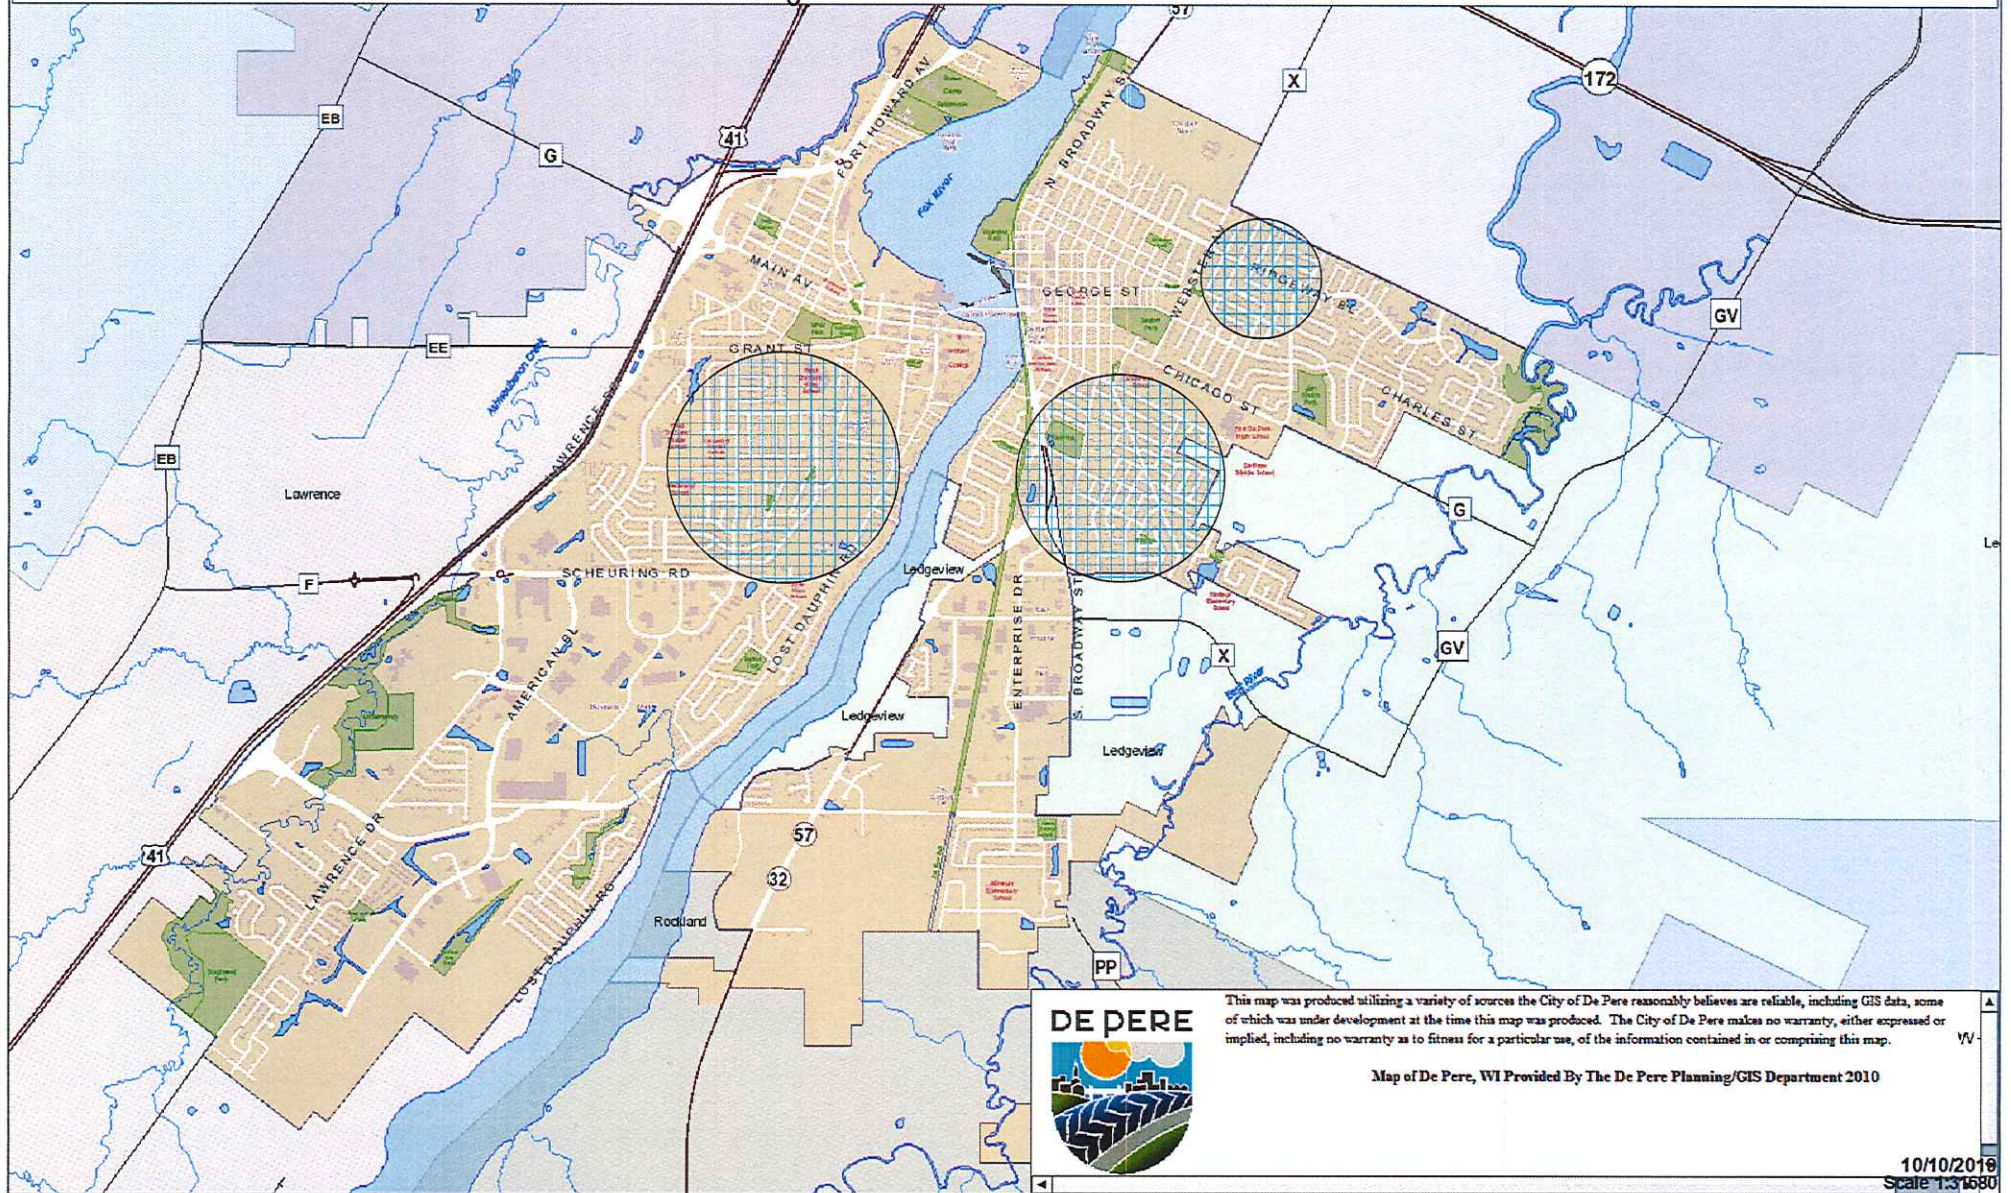

<Title>

# \* Areas of highest EAB concentration \*

**DE PERE**

This map was produced utilizing a variety of sources the City of De Pere reasonably believes are reliable, including GIS data, some of which was under development at the time this map was produced. The City of De Pere makes no warranty, either expressed or implied, including no warranty as to fitness for a particular use, of the information contained in or comprising this map.

Map of De Pere, WI Provided By The De Pere Planning/GIS Department 2010

10/10/2019  
Scale 1:31680