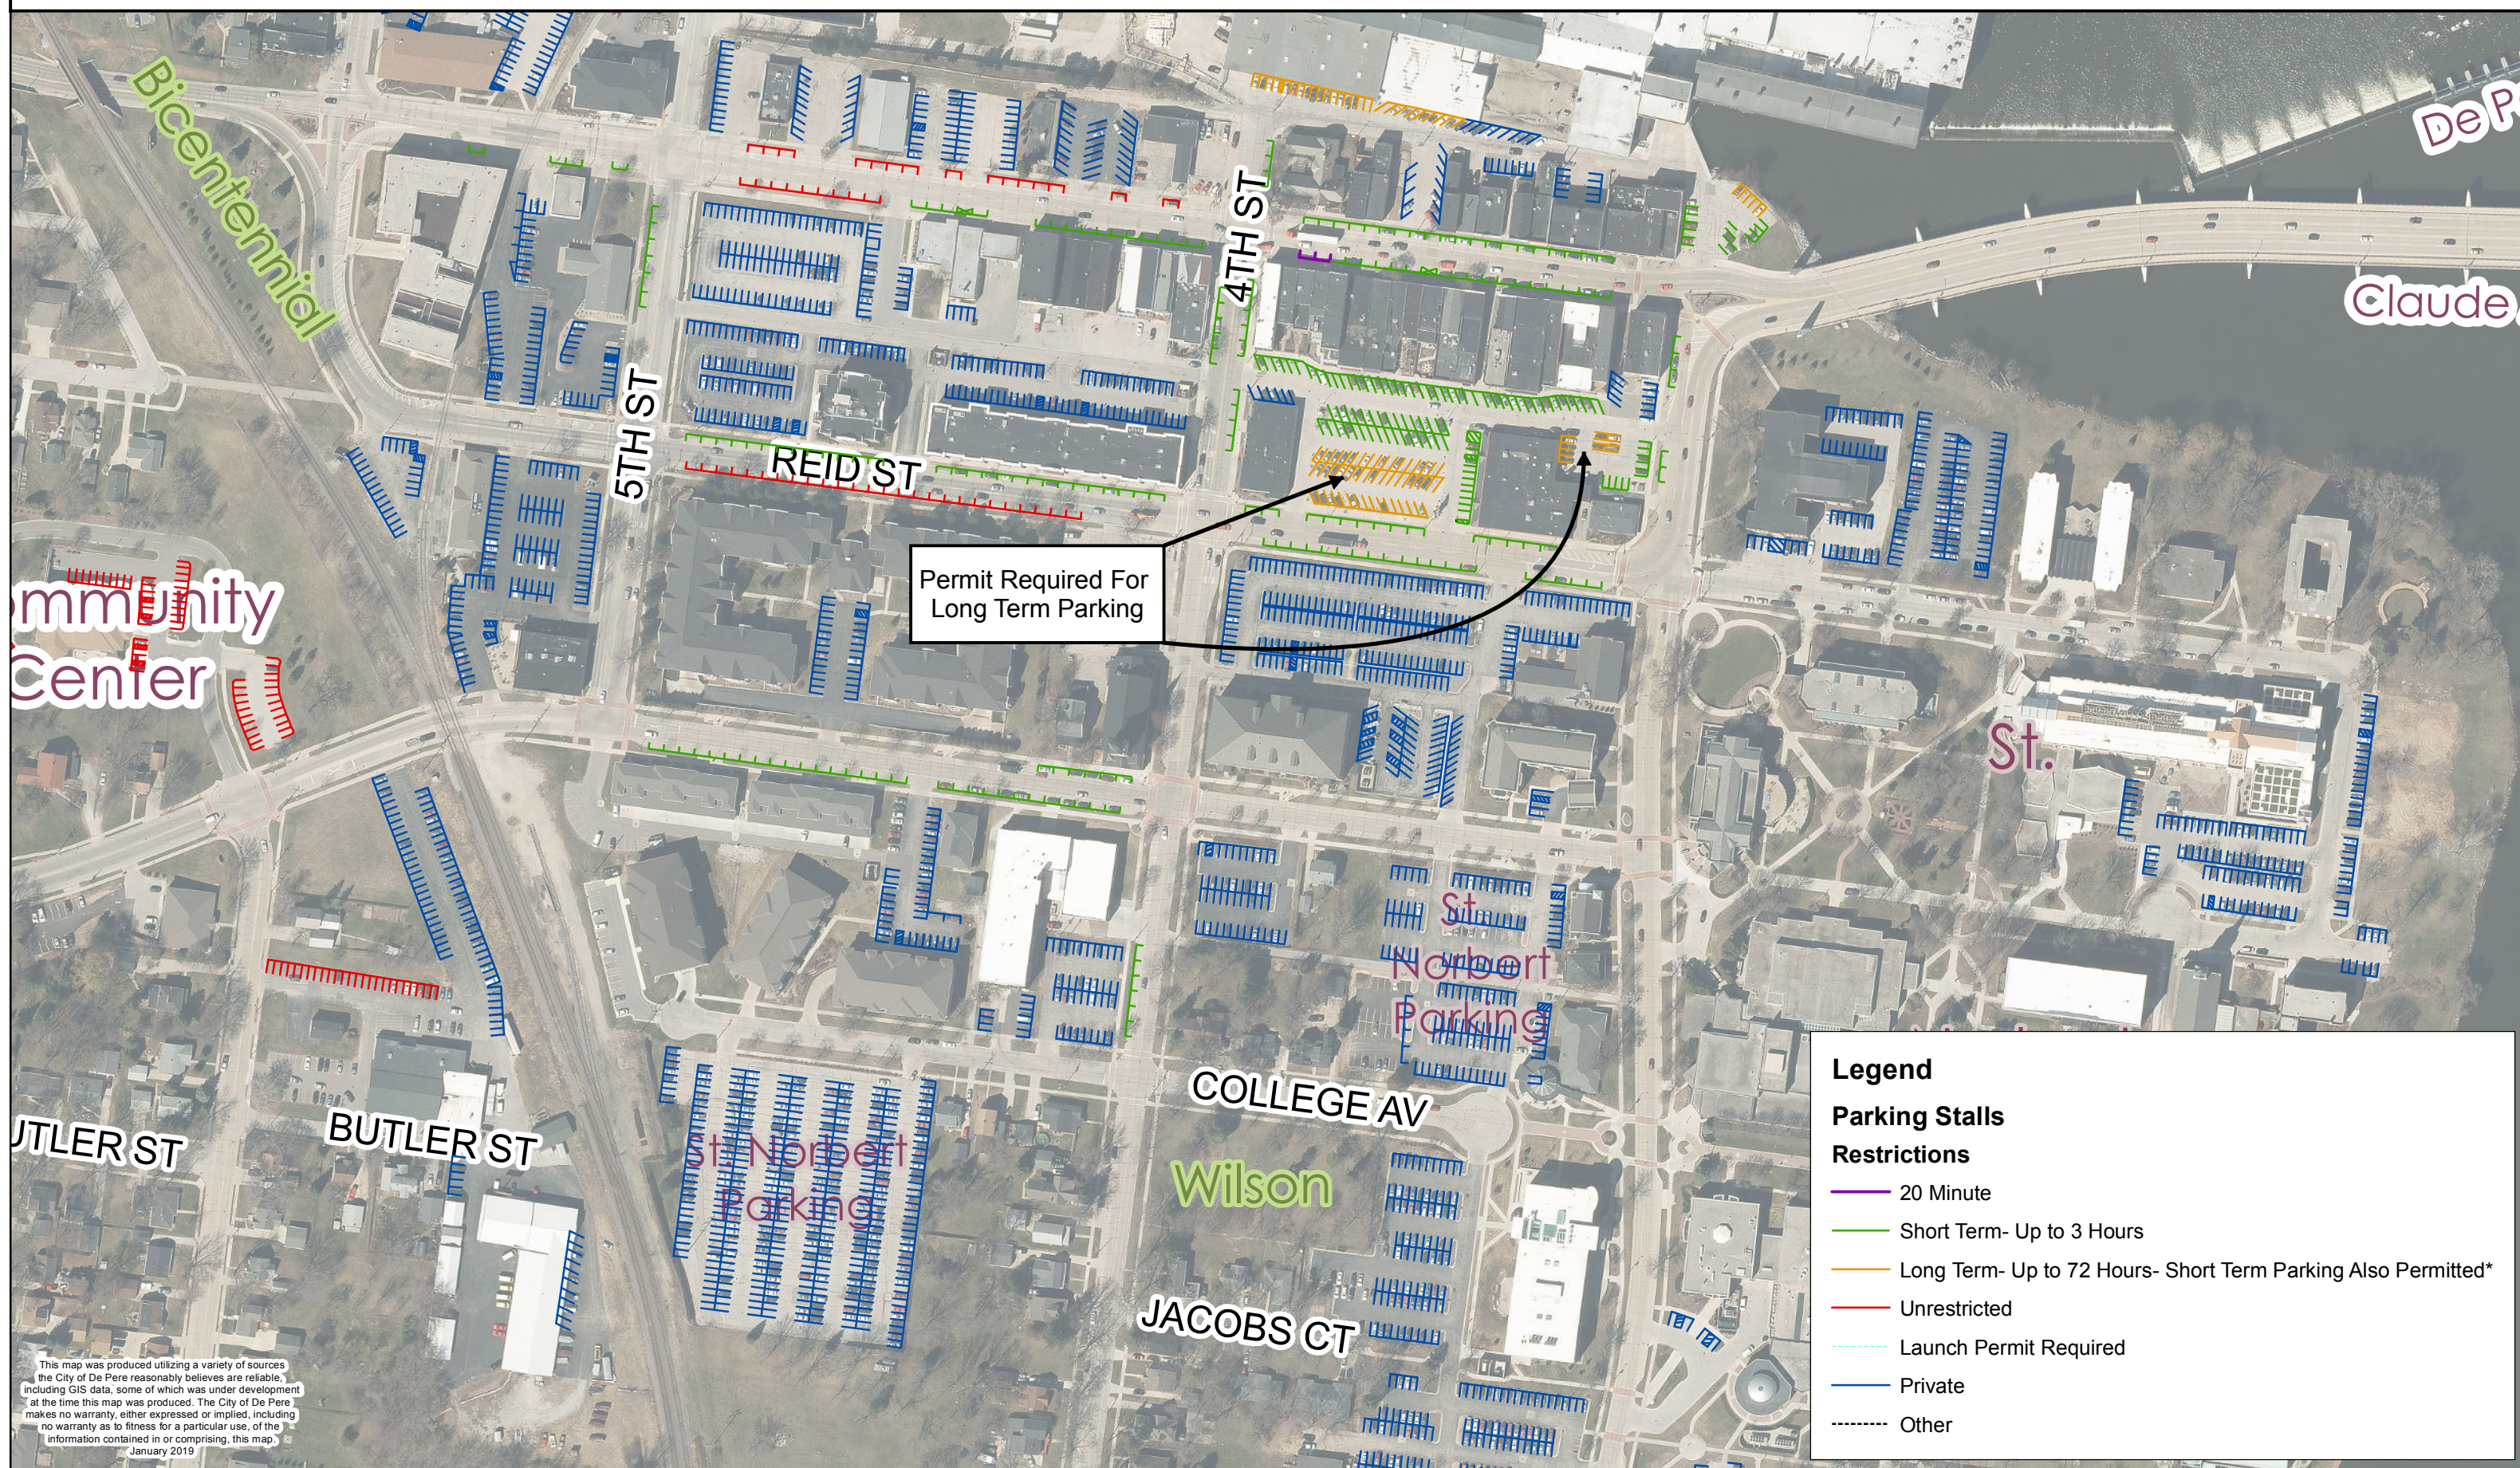

Official De Pere Parking Map Downtown- West

Community Center

Permit Required For Long Term Parking

Legend

- Parking Stalls Restrictions**
- 20 Minute
 - Short Term- Up to 3 Hours
 - Long Term- Up to 72 Hours- Short Term Parking Also Permitted*
 - Unrestricted
 - Launch Permit Required
 - Private
 - - - - - Other

This map was produced utilizing a variety of sources the City of De Pere reasonably believes are reliable including GIS data, some of which was under development at the time this map was produced. The City of De Pere makes no warranty, either expressed or implied, including no warranty as to fitness for a particular use, of the information contained in or comprising, this map. January 2019