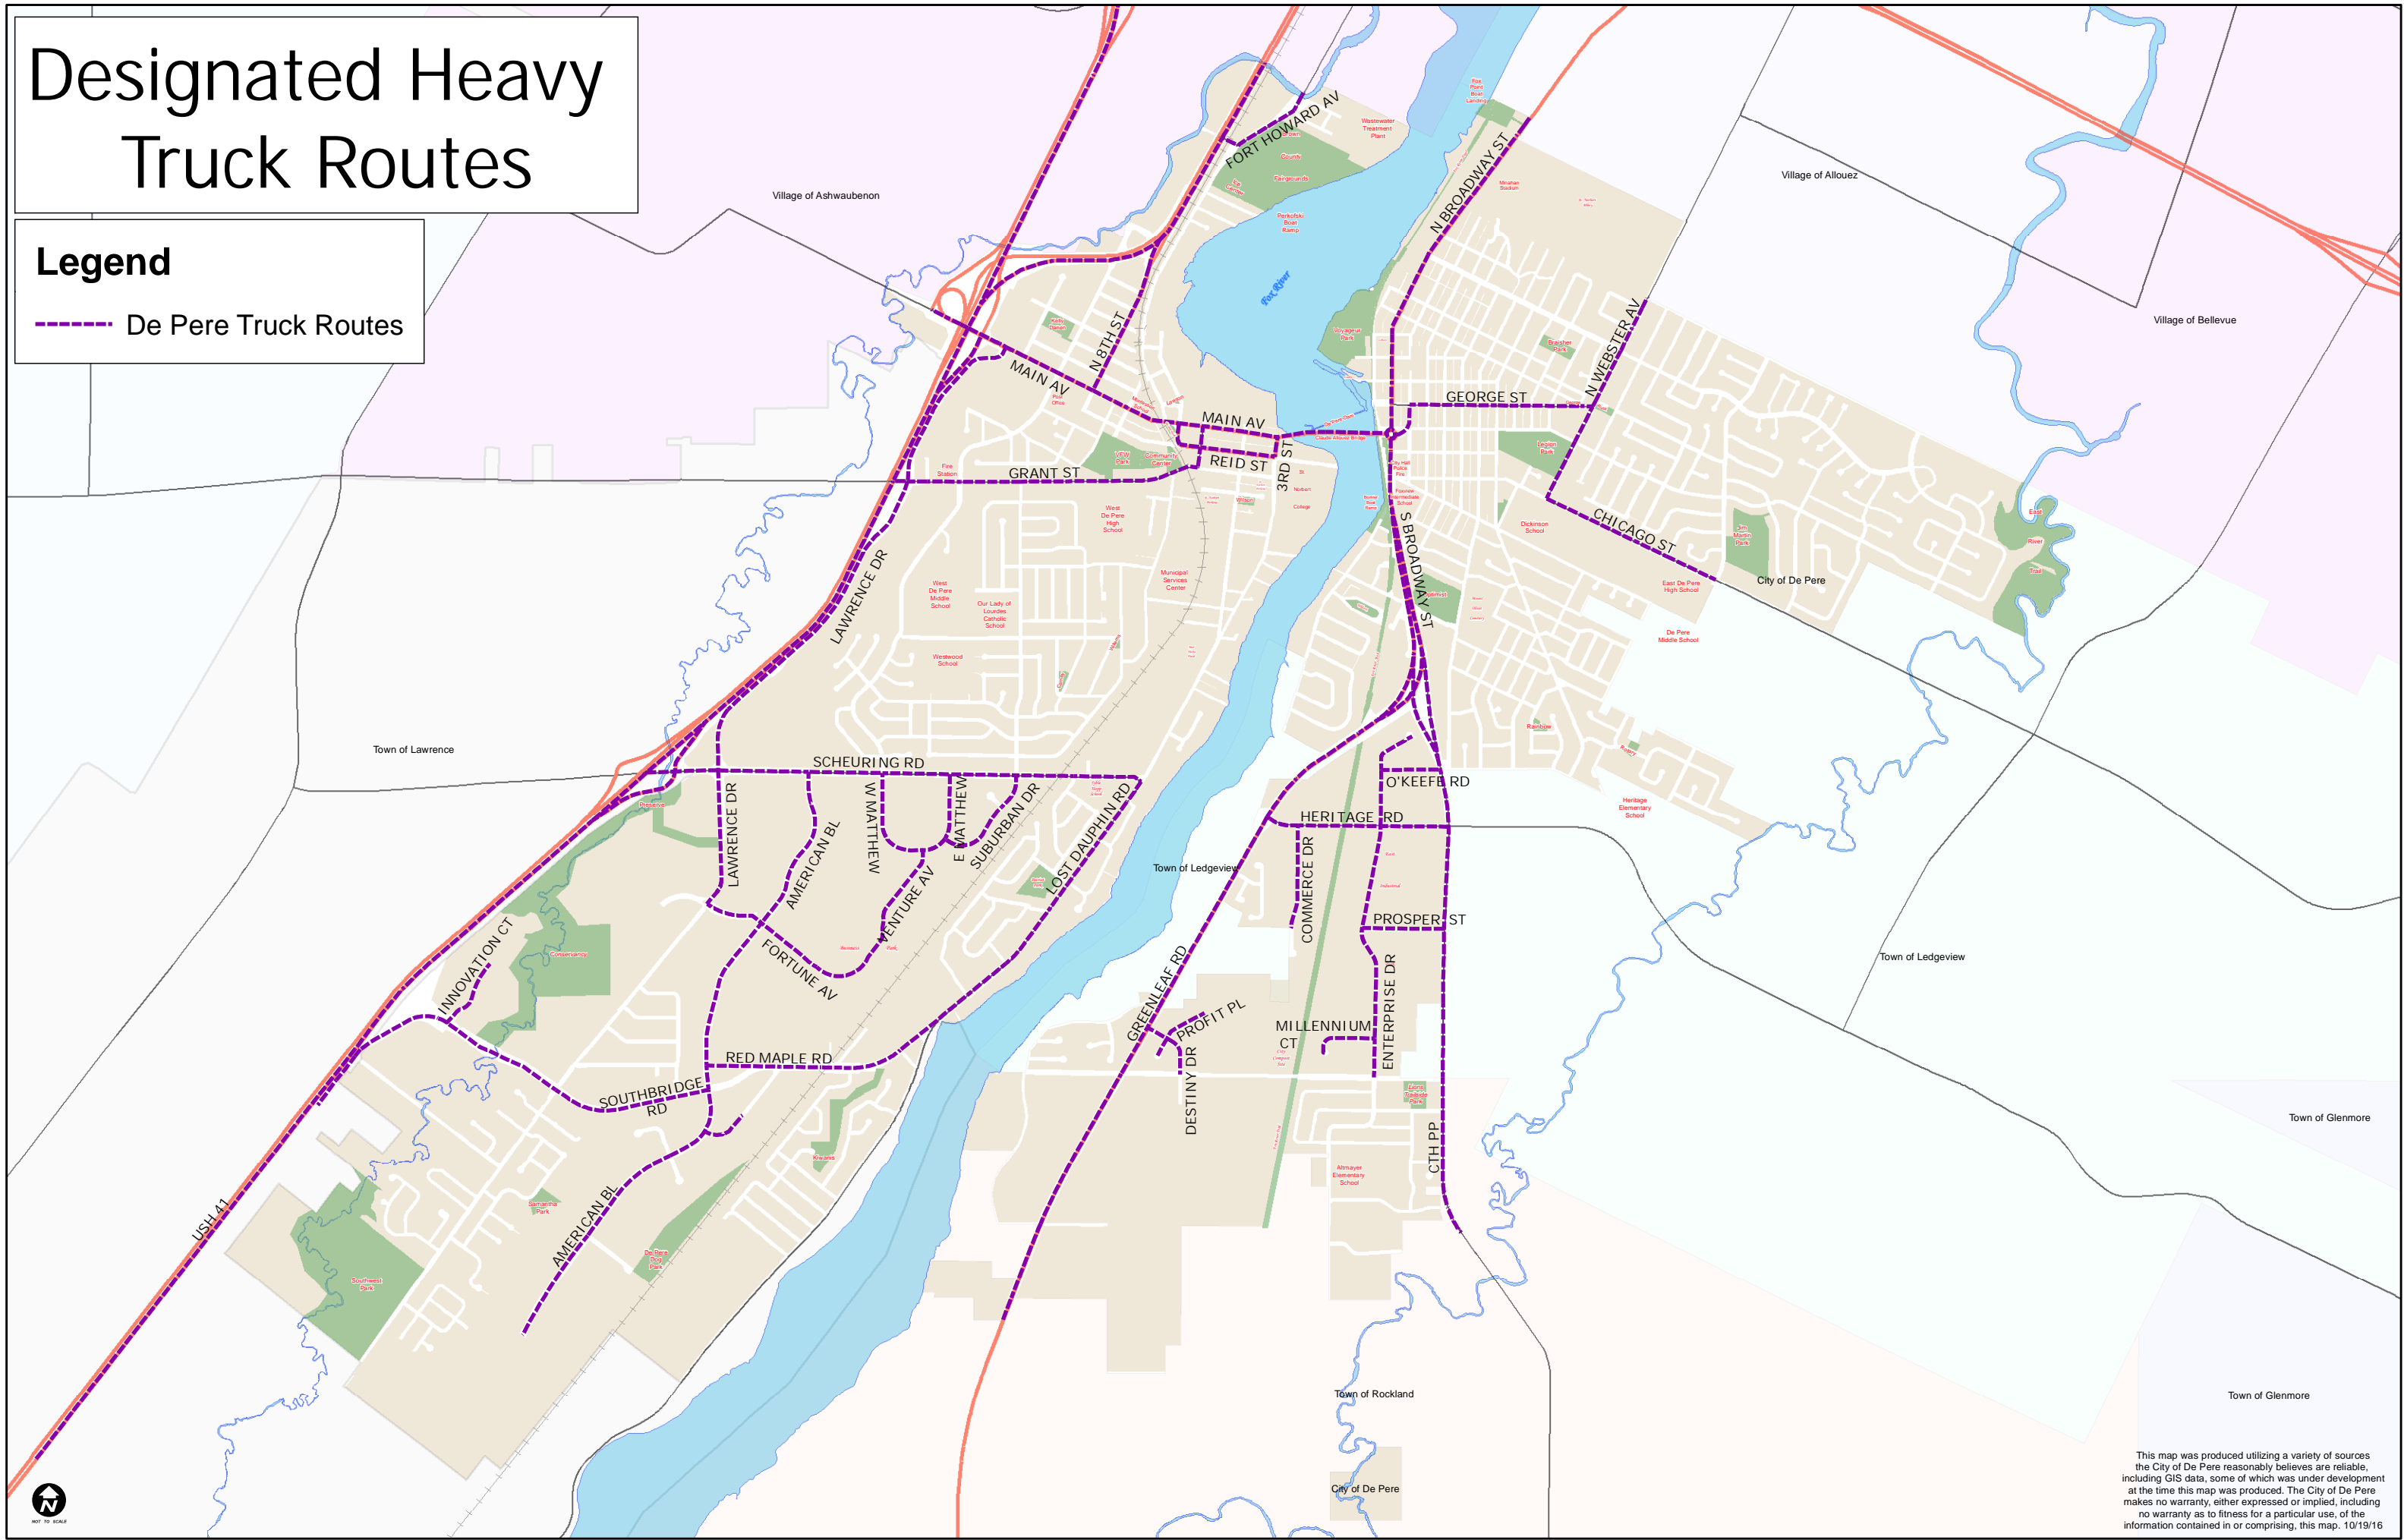

Designated Heavy Truck Routes

Legend

--- De Pere Truck Routes