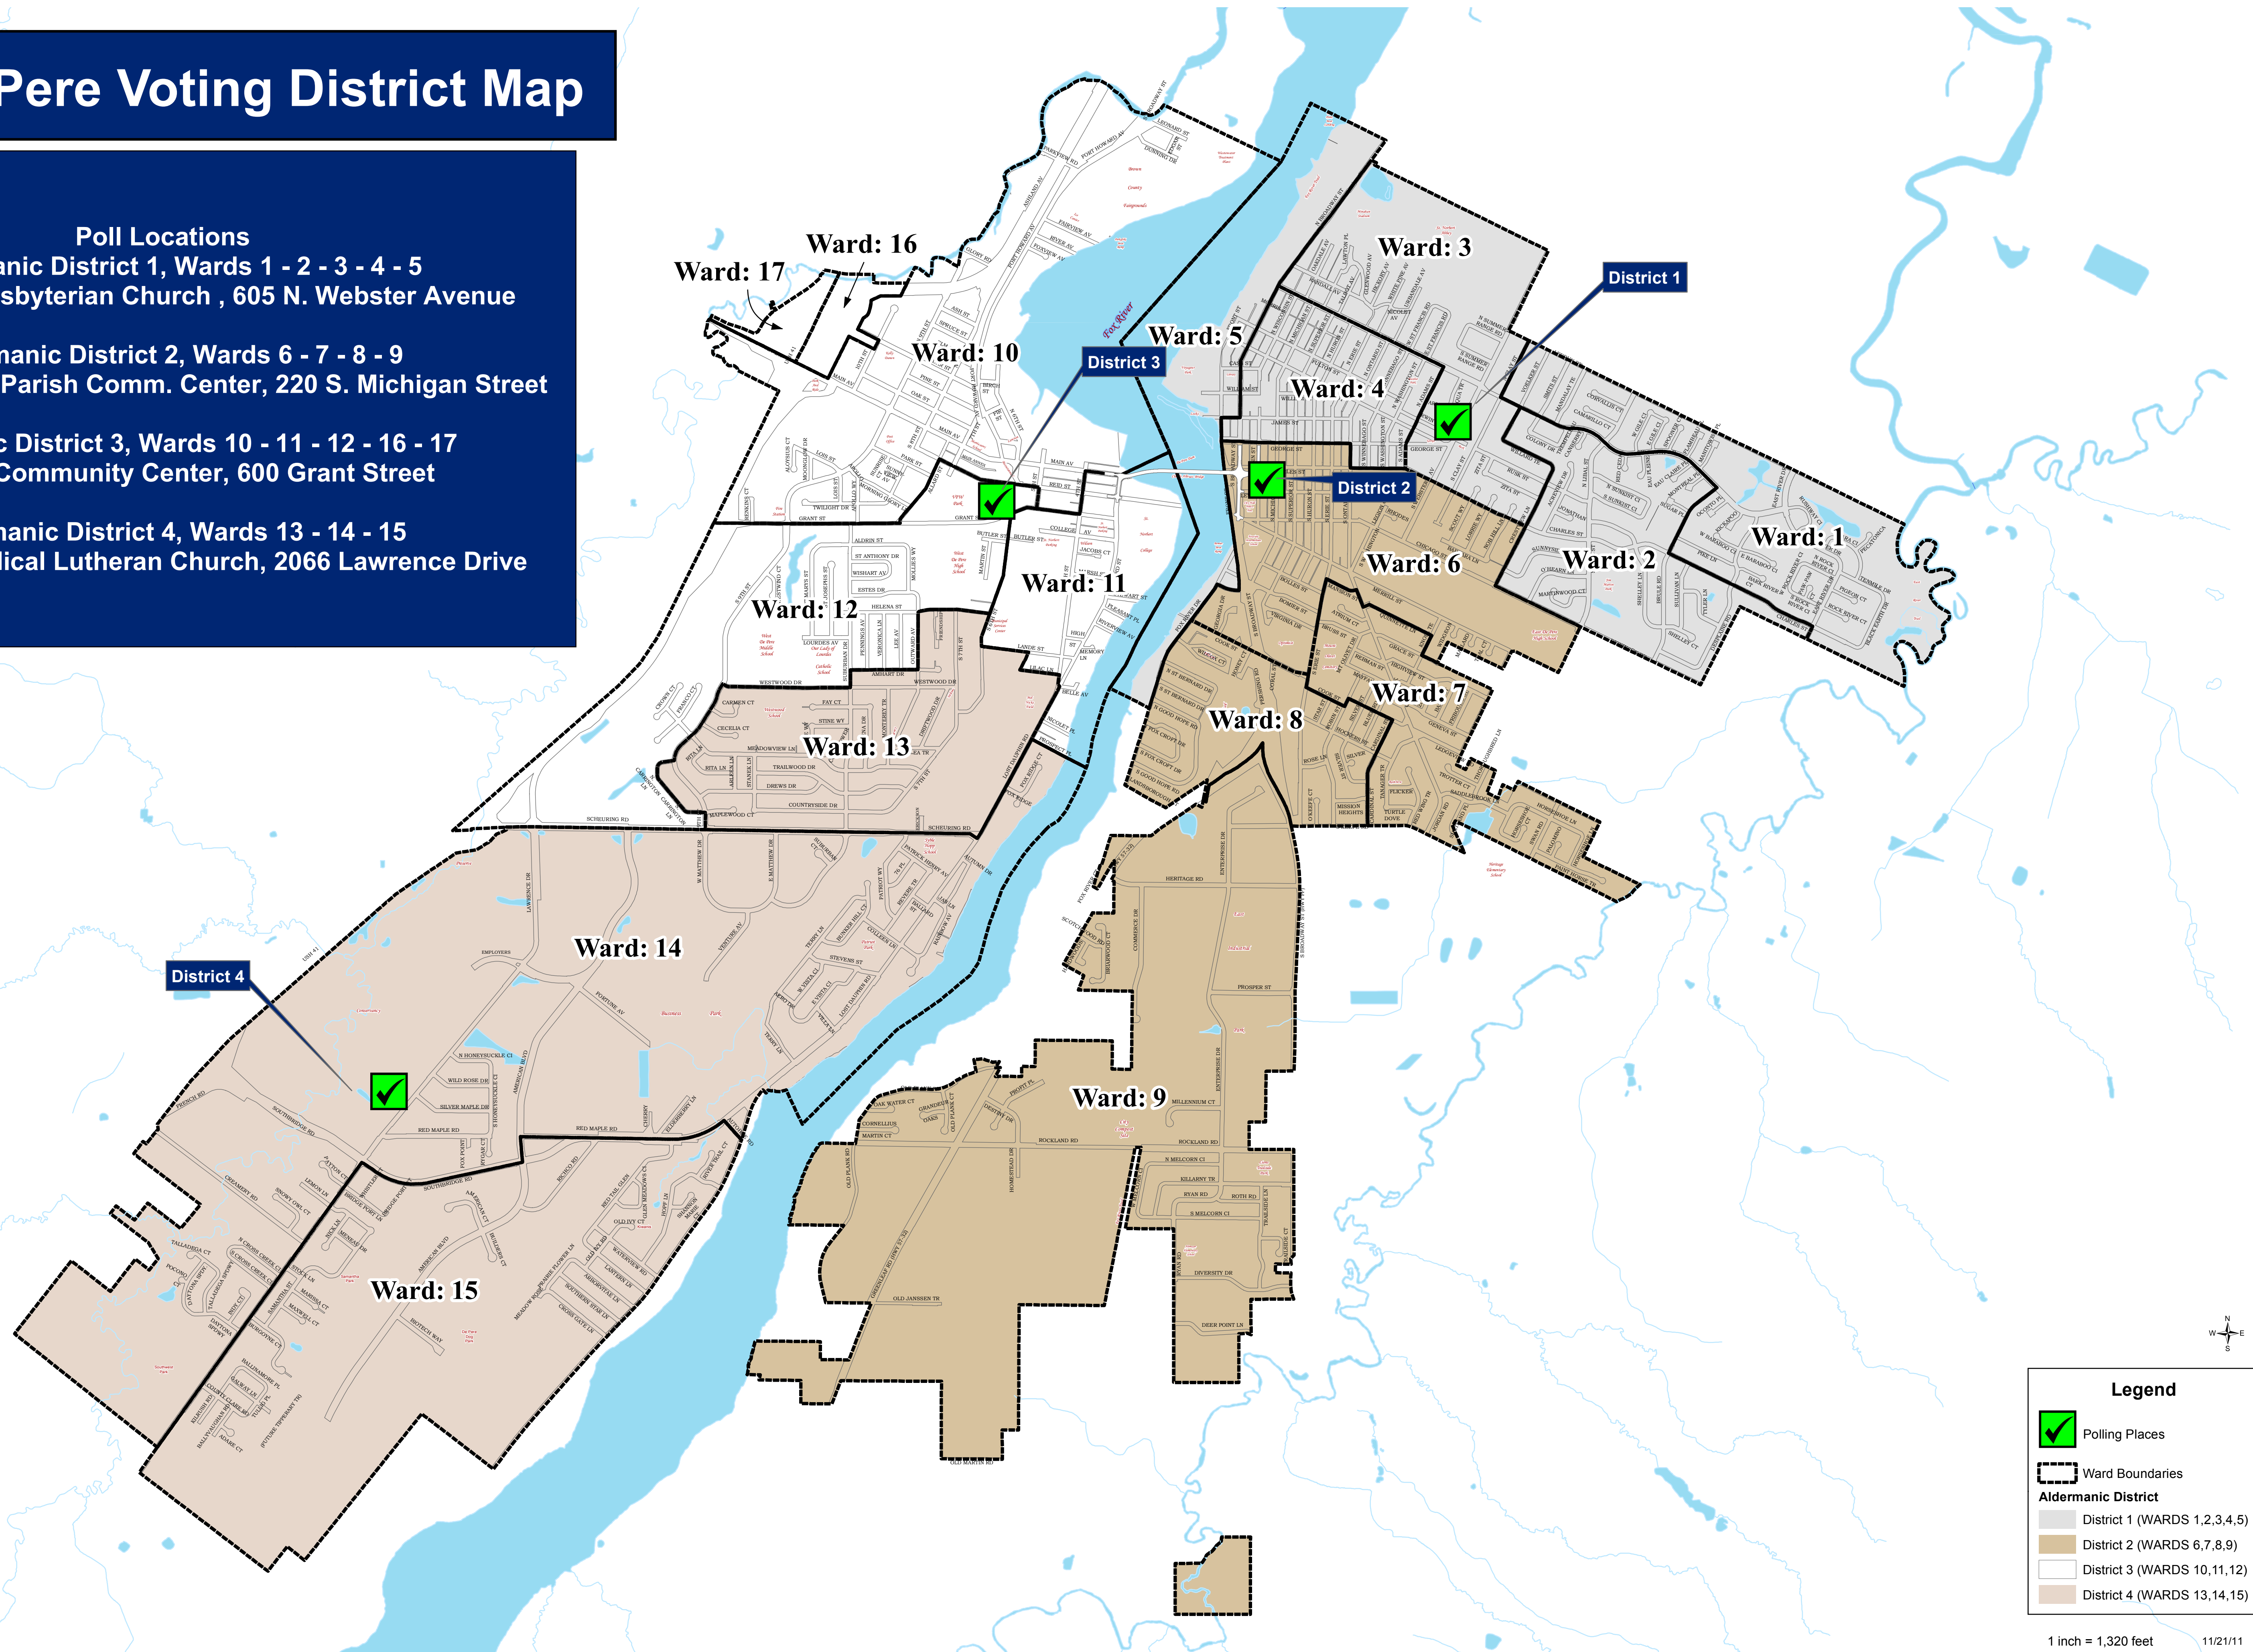

City of De Pere Voting District Map

Poll Locations

Aldermanic District 1, Wards 1 - 2 - 3 - 4 - 5
First United Presbyterian Church , 605 N. Webster Avenue

Aldermanic District 2, Wards 6 - 7 - 8 - 9
St. Francis Xavier Parish Comm. Center, 220 S. Michigan Street

Aldermanic District 3, Wards 10 - 11 - 12 - 16 - 17
De Pere Community Center, 600 Grant Street

Aldermanic District 4, Wards 13 - 14 - 15
St. Mark Evangelical Lutheran Church, 2066 Lawrence Drive

Legend

- Polling Places
- Ward Boundaries
- **Aldermanic District**
- District 1 (WARDS 1,2,3,4,5)
- District 2 (WARDS 6,7,8,9)
- District 3 (WARDS 10,11,12)
- District 4 (WARDS 13,14,15)